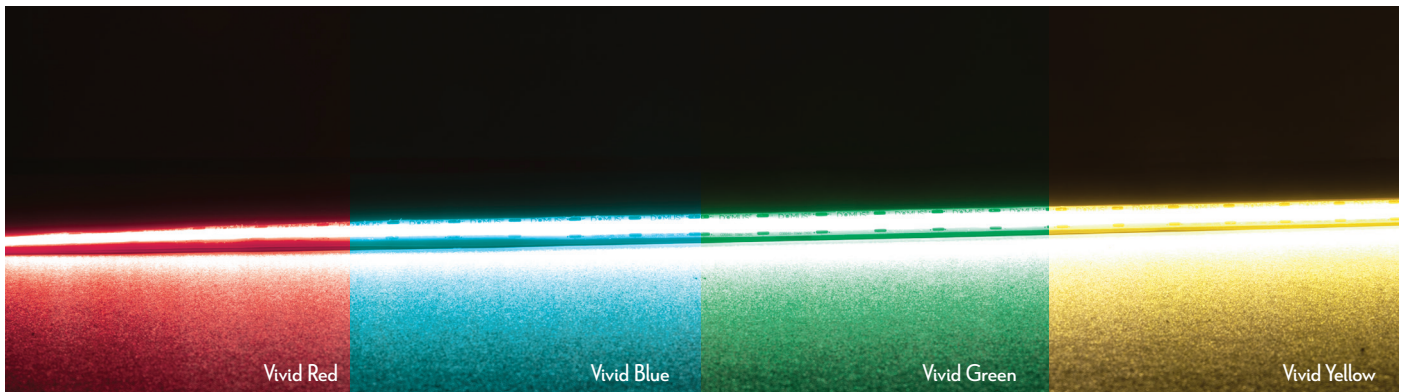

PLEX-VIVID

Single Vivid Colour LED Strip

Description

The PLEX-VIVID series of LED strip incorporates the latest in LED COB chip technology, with true dotless appearance utilising 640 LEDs per metre. Operating on 24V DC allows for less resistive heat and longer run lengths. Choose from IP54 Indoor Strip including wet areas, or for waterproof installations, the IP67 Strip with silicon coating. Longer areas of weldless joints provide a more reliable solution avoiding breaks in continuity. Available in 15W per metre, which provides a bright and desirable light output for your desired area.

Specification Features

Colours:	Red, Blue, Green & Yellow
Light Source:	COB LED
Lumen Output:	Vivid Red - 105lm/m Vivid Blue - 270lm/m Vivid Green - 1650lm/m Vivid Yellow - 1200lm/m
Number of LED Per Metre:	640
Wattage Per Metre:	15W
Input Voltage:	24V DC
Beam angle:	180°
Wiring:	Parallel
IP Rating:	IP54***
Cutting Increments/Sections:	25mm
Requires:	24V DC Constant Voltage LED Driver
Dimmable:	Yes**
IES files:	Yes
Continuous Run:	5m Max