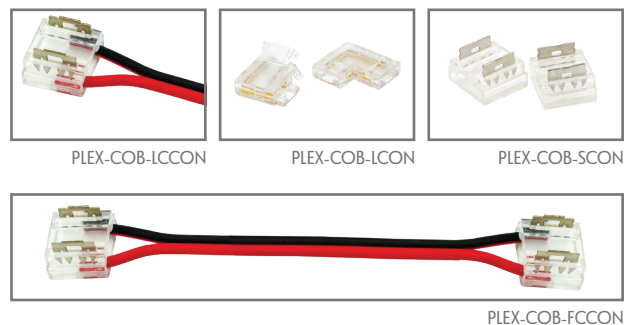

PLEX-VIVID

Single Vivid Colour LED Strip

Description

The PLEX-VIVID series of LED strip incorporates the latest in LED COB chip technology, with true dotless appearance utilising 640 LEDs per metre. Operating on 24V DC allows for less resistive heat and longer run lengths. Choose from IP54 Indoor Strip including wet areas, or for waterproof installations, the IP67 Strip with silicon coating. Longer areas of weldless joints provide a more reliable solution avoiding breaks in continuity. Available in 15W per metre, which provides a bright and desirable light output for your desired area.

The PLEX-VIVID series comes with a choice of Vivid Red, Vivid Blue, Vivid Green or Vivid Yellow to complement your residential or commercial linear lighting project applications that require a vivid static colour within the four available colours. A comprehensive range of optional accessories including fast fix connectors, and L-joint connectors are available for complex installations. Ideal for kitchens, bathrooms, laundry, bars, restaurants, and all indoor highlighting applications.

Specification Features

Colours:	Red, Blue, Green & Yellow
Light Source:	COB LED
Lumen Output:	Vivid Red - 105lm/m Vivid Blue - 270lm/m Vivid Green - 1650lm/m Vivid Yellow - 1200lm/m
Number of LED Per Metre:	640
Wattage Per Metre:	15W
Input Voltage:	24V DC
Beam angle:	180°
Wiring:	Parallel
IP Rating:	IP54***
Cutting Increments/Sections:	25mm
Requires:	24V DC Constant Voltage LED Driver
Dimmable:	Yes**
IES files:	Yes
Continuous Run:	5m Max

Item No.	Variant			
	LCCON	LCON	SCON	FCCON
PLEX-COB	23991	23993	23990	23992

Item No.	Variant	CCT	
		24130	Vivid Red
		24131	Vivid Blue
		24132	Vivid Green
		24133	Vivid Yellow

* With the use of Domus drivers
 * All LED strip must be installed on an aluminium heat sink, failure to do so WILL VOID WARRANTY.
 ** For dimming options please refer to the controller section for further details.
 *** For Indoor Use Only - Suitable for indoor wet areas.